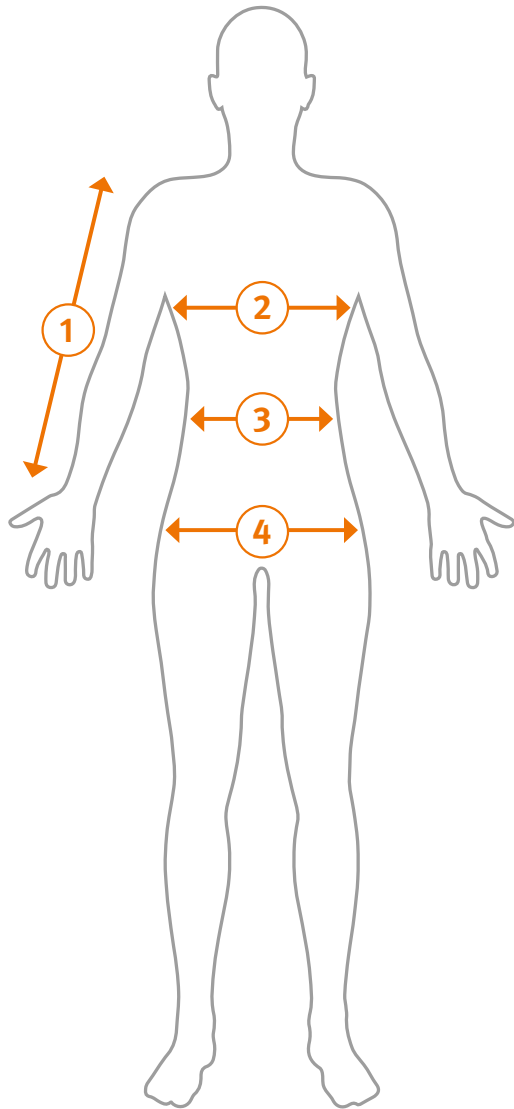

Casual Wear Men

Größe Size	XS	S	M	L	XL	XXL
① Armlänge Arm length	70 – 72 cm	73 – 75 cm	76 – 78 cm	79 – 81 cm	82 – 84 cm	85 – 87 cm
② Brust Chest	86 – 90 cm	91 – 95 cm	96 – 100 cm	101 – 105 cm	106 – 110 cm	111 – 115 cm
③ Taille Waist	75 – 79 cm	80 – 84 cm	85 – 89 cm	90 – 94 cm	95 – 99 cm	100 – 104 cm
④ Hüfte Hip	86 – 90 cm	91 – 96 cm	97 – 102 cm	103 – 108 cm	109 – 114 cm	115 – 120 cm

Casual Wear Women

Größe Size	XS	S	M	L	XL
① Armlänge Arm length	65 – 67 cm	68 – 70 cm	71 – 73 cm	74 – 76 cm	77 – 79 cm
② Brust Chest	80 – 84 cm	85 – 89 cm	90 – 94 cm	95 – 99 cm	100 – 104 cm
③ Taille Waist	60 – 64 cm	65 – 69 cm	70 – 74 cm	75 – 79 cm	80 – 84 cm
④ Hüfte Hip	87 – 92 cm	93 – 98 cm	99 – 104 cm	105 – 110 cm	111 – 116 cm